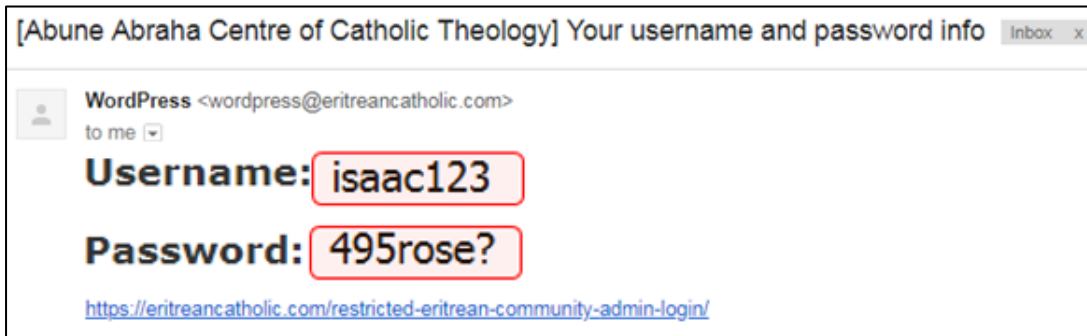

7. ነዚ ሓበሬታ (Username and Password) ምናልባት እንተረገሰኩም ክልገዘኩም ከምዚ ዝሰዕብ ብemail ክንሰደልኩም ኢና