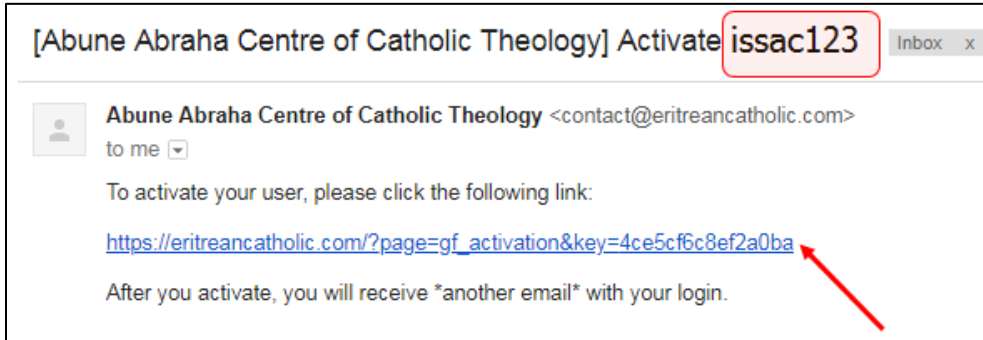

ኣብዚ መድረኽ ብኸመይ ትምዘገብ?

<https://eritreacatholic.com/>

5. ዝሃብኩዎ e-mail ናትካ ምኽዋኑ ምእንቲ ክነረጋግጽ ፣ ነዛ ትሰዕብ ነታ ዝመረጽካዎ user name ዝሓዘት email ክንሰደልካ ኢና